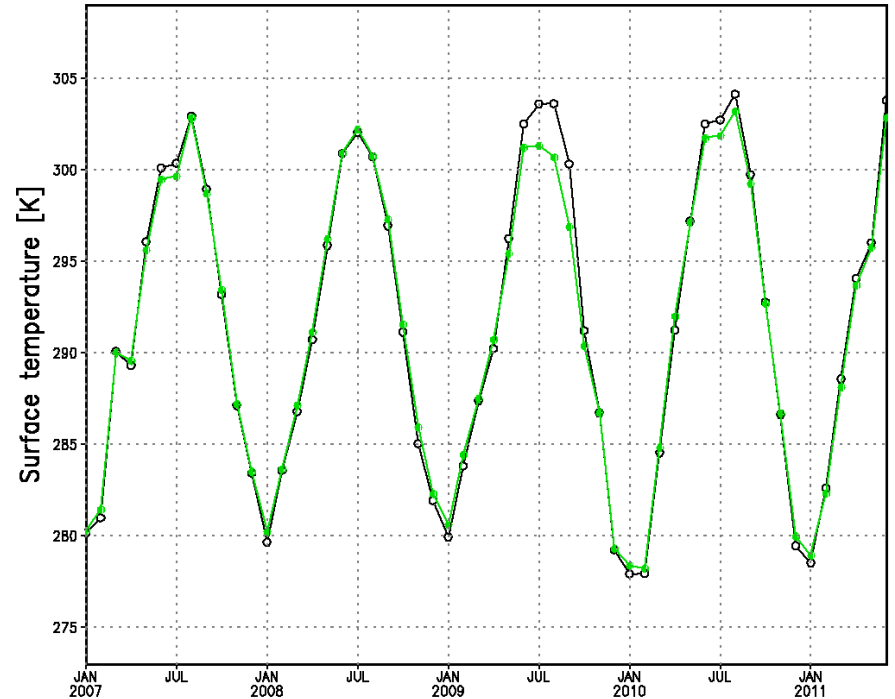

# NLDAS-2 Surface temperatures

NLDAS-2 minus NLDAS-1 surface temperature [K]  
Monthly-average for Sep 2009

Sep 2009

NLDAS-2 [white] & NLDAS-1 [green] surface temperature [K]  
Area-average 100-85 West and 31-35 North

Time series

NLDAS-2 minus NLDAS-1 monthly-averaged  
surface temperatures