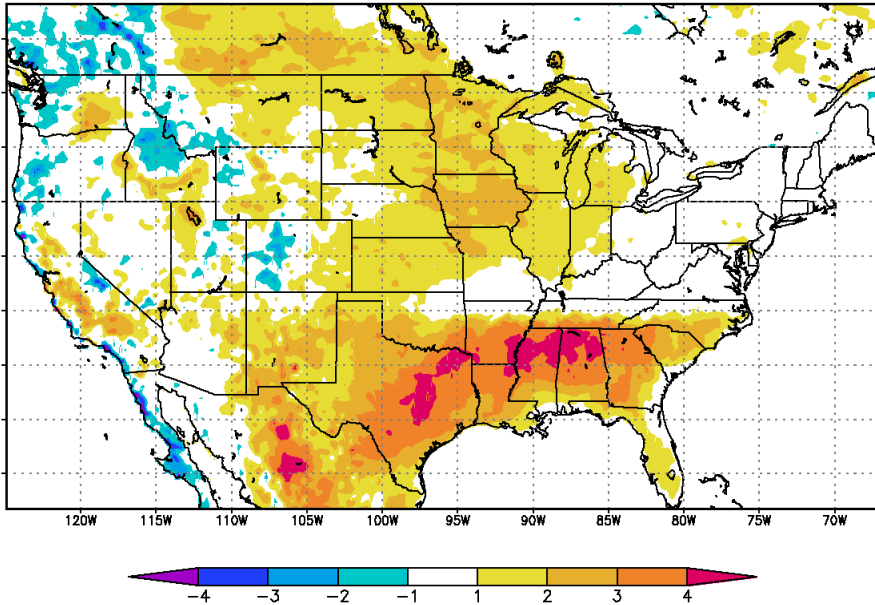

# NLDAS-2 Surface temperatures

NLDAS-2 minus NLDAS-1 surface temperature [K]  
Monthly-average for Sep 2009

Sep 2009

NLDAS-2 [white] & NLDAS-1 [green] surface temperature [K]  
Area-average 100-85 West and 31-35 North

Time series

NLDAS-2 minus NLDAS-1 monthly-averaged  
surface temperatures